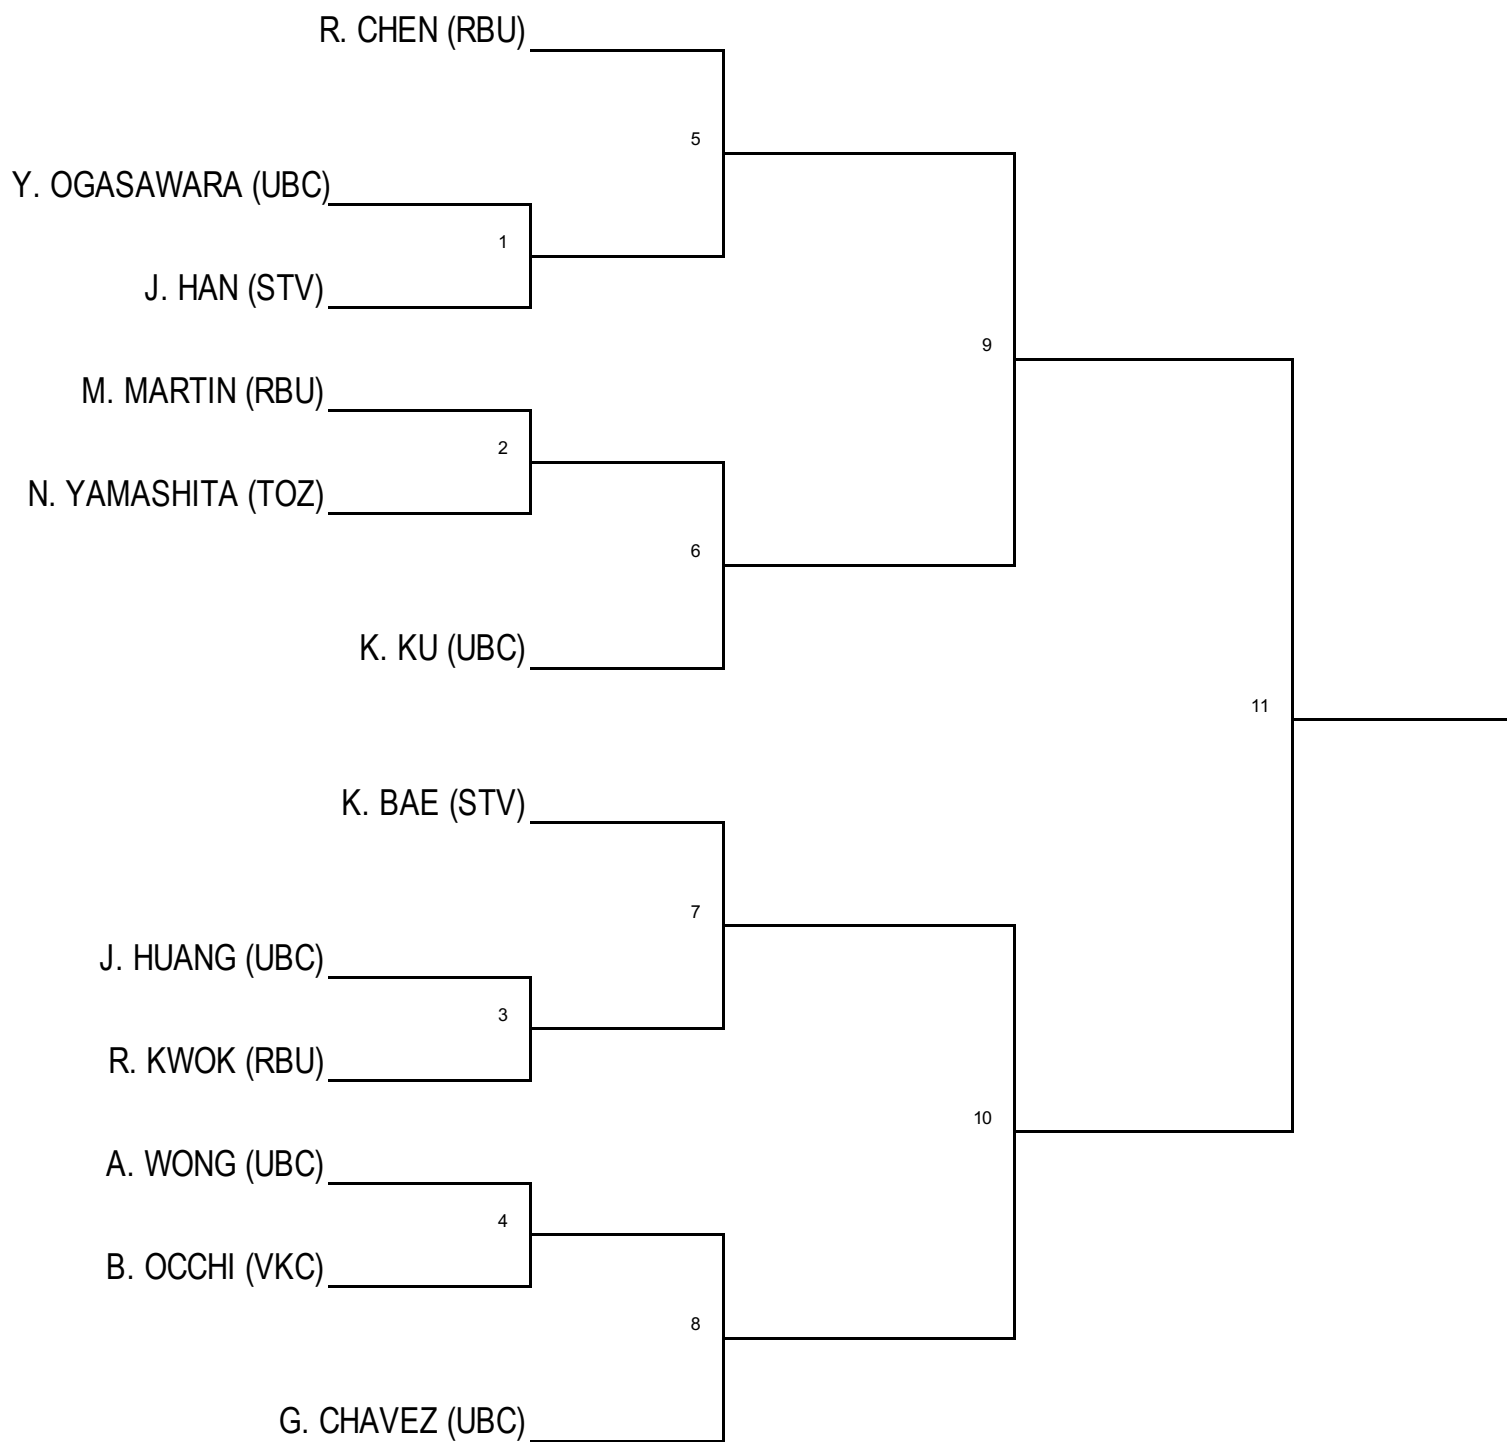

TOURNAMENT SCHEDULE

TIME	COURT A	COURT B	COURT C	COURT D
9:30	OPENING CEREMONY			
9:45	SHINPAN MEETING & VOLUNTEER MEETING			
10:00	Non-Bogu (15 Years & Under)	Non-Bogu (16 Years & Over)	11-13 Years (I) (Top Bracket)	11-13 Years (II) (Bottom Bracket)
10:15				
10:30	10 Years & Under	16-20 Years		
10:45				
11:00				
11:15				
11:30	Womens (I) (Top Bracket)	Womens (II) (Bottom Bracket)	14-15 Years	51+
11:45				
12:00				
12:15				
12:30				
12:45	31-40 Years	41-50 Years	21-30 Years (I) (Top Bracket)	21-30 Years (II) (Bottom Bracket)
1:00				
1:15				
1:30				
1:45				
2:00			JUNIOR TEAM	JUNIOR TEAM
2:15				
2:30				
2:45				
3:00				
3:15				
3:30	SENIOR TEAM	SENIOR TEAM	SENIOR TEAM	SENIOR TEAM
3:45				
4:00				
4:15				
4:30	CLOSING CEREMONY			
4:45	& AWARDS			
5:00	Group Photo			

*** Times are approximate. Use schedule as a guide. Time may vary depending on the length of matches.

NON-BOGU (15 Years & Under)

10 YEARS & UNDER

11-13 YEARS (I)

11-13 YEARS (II)

14-15 YEARS

16-20 YEARS

21-30 YEARS (I)

21-30 YEARS (II)

31-40 YEARS

41-50 YEARS

NON-BOGU (16 Years & Over)

WOMENS (I)

WOMENS (II)

JUNIOR TEAM

RENBU-A

D-6

RENFREW-A

D-4

SENIOR TEAM

INDIVIDUAL COMPETITION WINNERS

10 Years & Under	1st _____	2nd _____	3rd _____	_____
11-12 Years	1st _____	2nd _____	3rd _____	_____
13-15 Years	1st _____	2nd _____	3rd _____	_____
16-20 Years	1st _____	2nd _____	3rd _____	_____
21-30 Years	1st _____	2nd _____	3rd _____	_____
31-40 Years	1st _____	2nd _____	3rd _____	_____
41-50 Years	1st _____	2nd _____	3rd _____	_____
51+	1st _____	2nd _____	3rd _____	_____
Non-Bogu (U15)	1st _____	2nd _____	3rd _____	_____
Non-Bogu (O16)	1st _____	2nd _____	3rd _____	_____
Womens	1st _____	2nd _____	3rd _____	_____