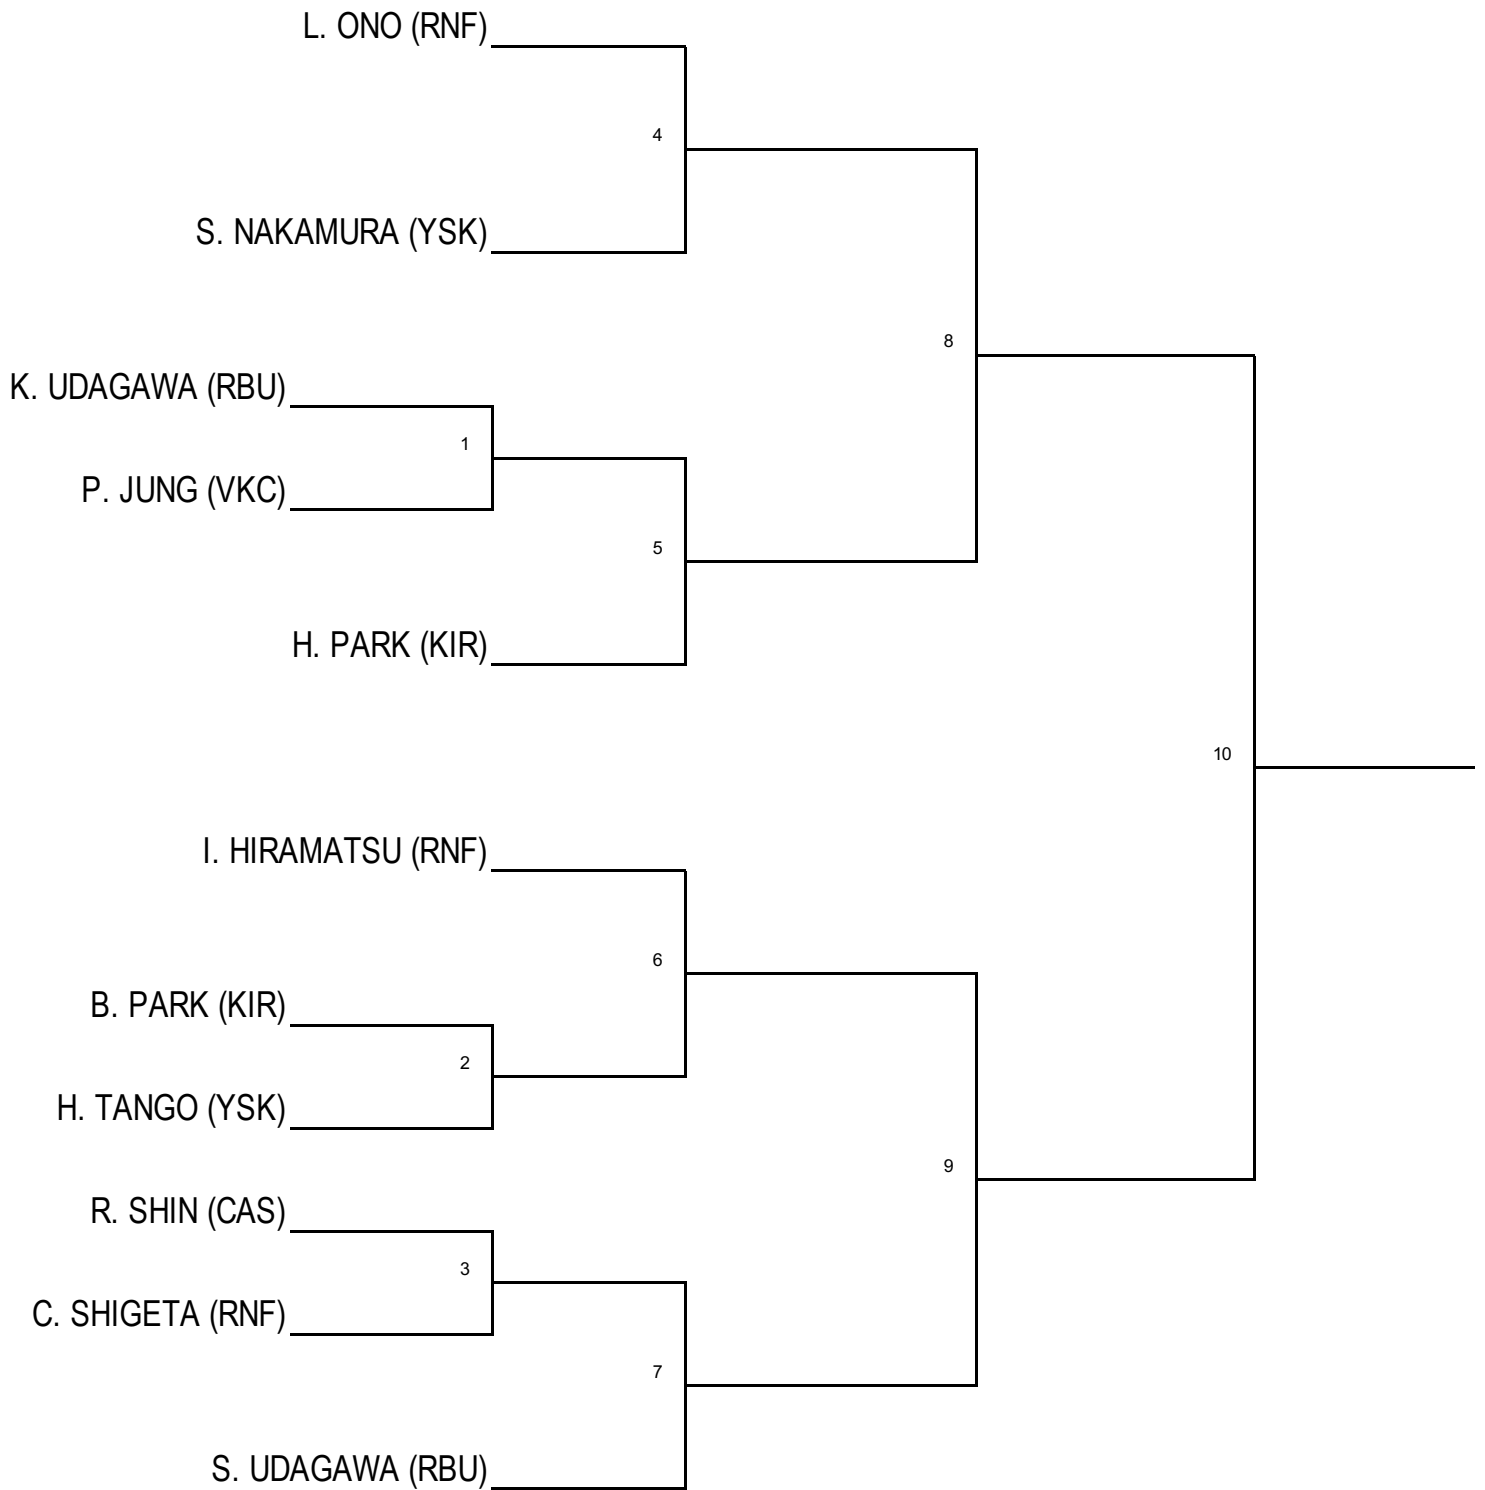

TOURNAMENT SCHEDULE

TIME	COURT A	COURT B	COURT C	COURT D
9:30	OPENING CEREMONY			
9:45	SHINPAN MEETING & VOLUNTEER MEETING			
10:00	Non-Bogu (15 Years & Under)	Non-Bogu (16 Years & Over)	11-13 Years (I) (Top Bracket)	11-13 Years (II) (Bottom Bracket)
10:15				
10:30	10 Years & Under	16-20 Years		
10:45				
11:00				
11:15				
11:30	Womens (I) (Top Bracket)	Womens (II) (Bottom Bracket)	14-15 Years	51+
11:45				
12:00				
12:15				
12:30				
12:45	31-40 Years	41-50 Years	21-30 Years (I) (Top Bracket)	21-30 Years (II) (Bottom Bracket)
1:00				
1:15				
1:30				
1:45				
2:00			JUNIOR TEAM	JUNIOR TEAM
2:15				
2:30				
2:45				
3:00				
3:15				
3:30	SENIOR TEAM	SENIOR TEAM	SENIOR TEAM	SENIOR TEAM
3:45				
4:00				
4:15				
4:30	CLOSING CEREMONY			
4:45	& AWARDS			
5:00	Group Photo			

*** Times are approximate. Use schedule as a guide. Time may vary depending on the length of matches.

NON-BOGU (15 Years & Under)

10 YEARS & UNDER

11-13 YEARS (I)

11-13 YEARS (II)

14-15 YEARS

16-20 YEARS

21-30 YEARS (I)