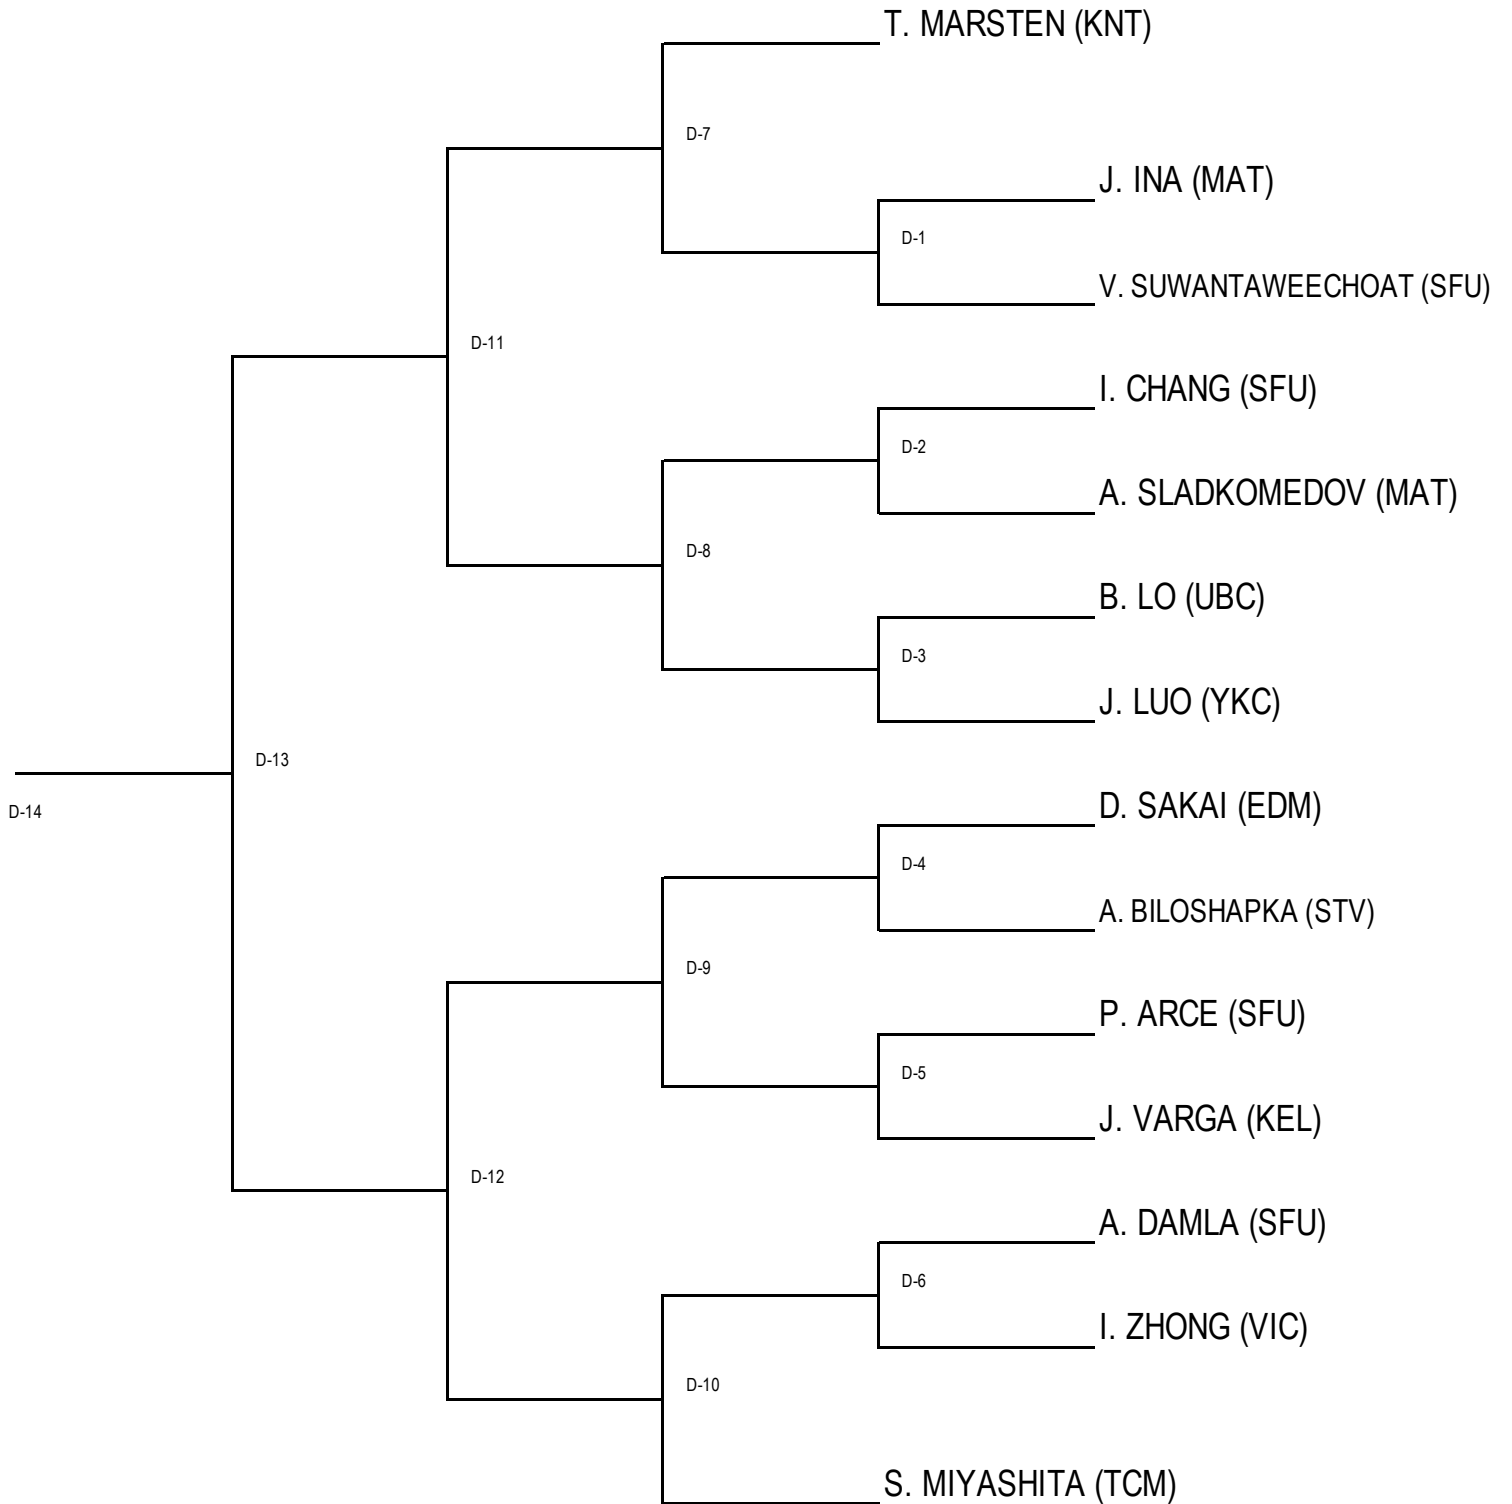

21-30 YEARS (II)