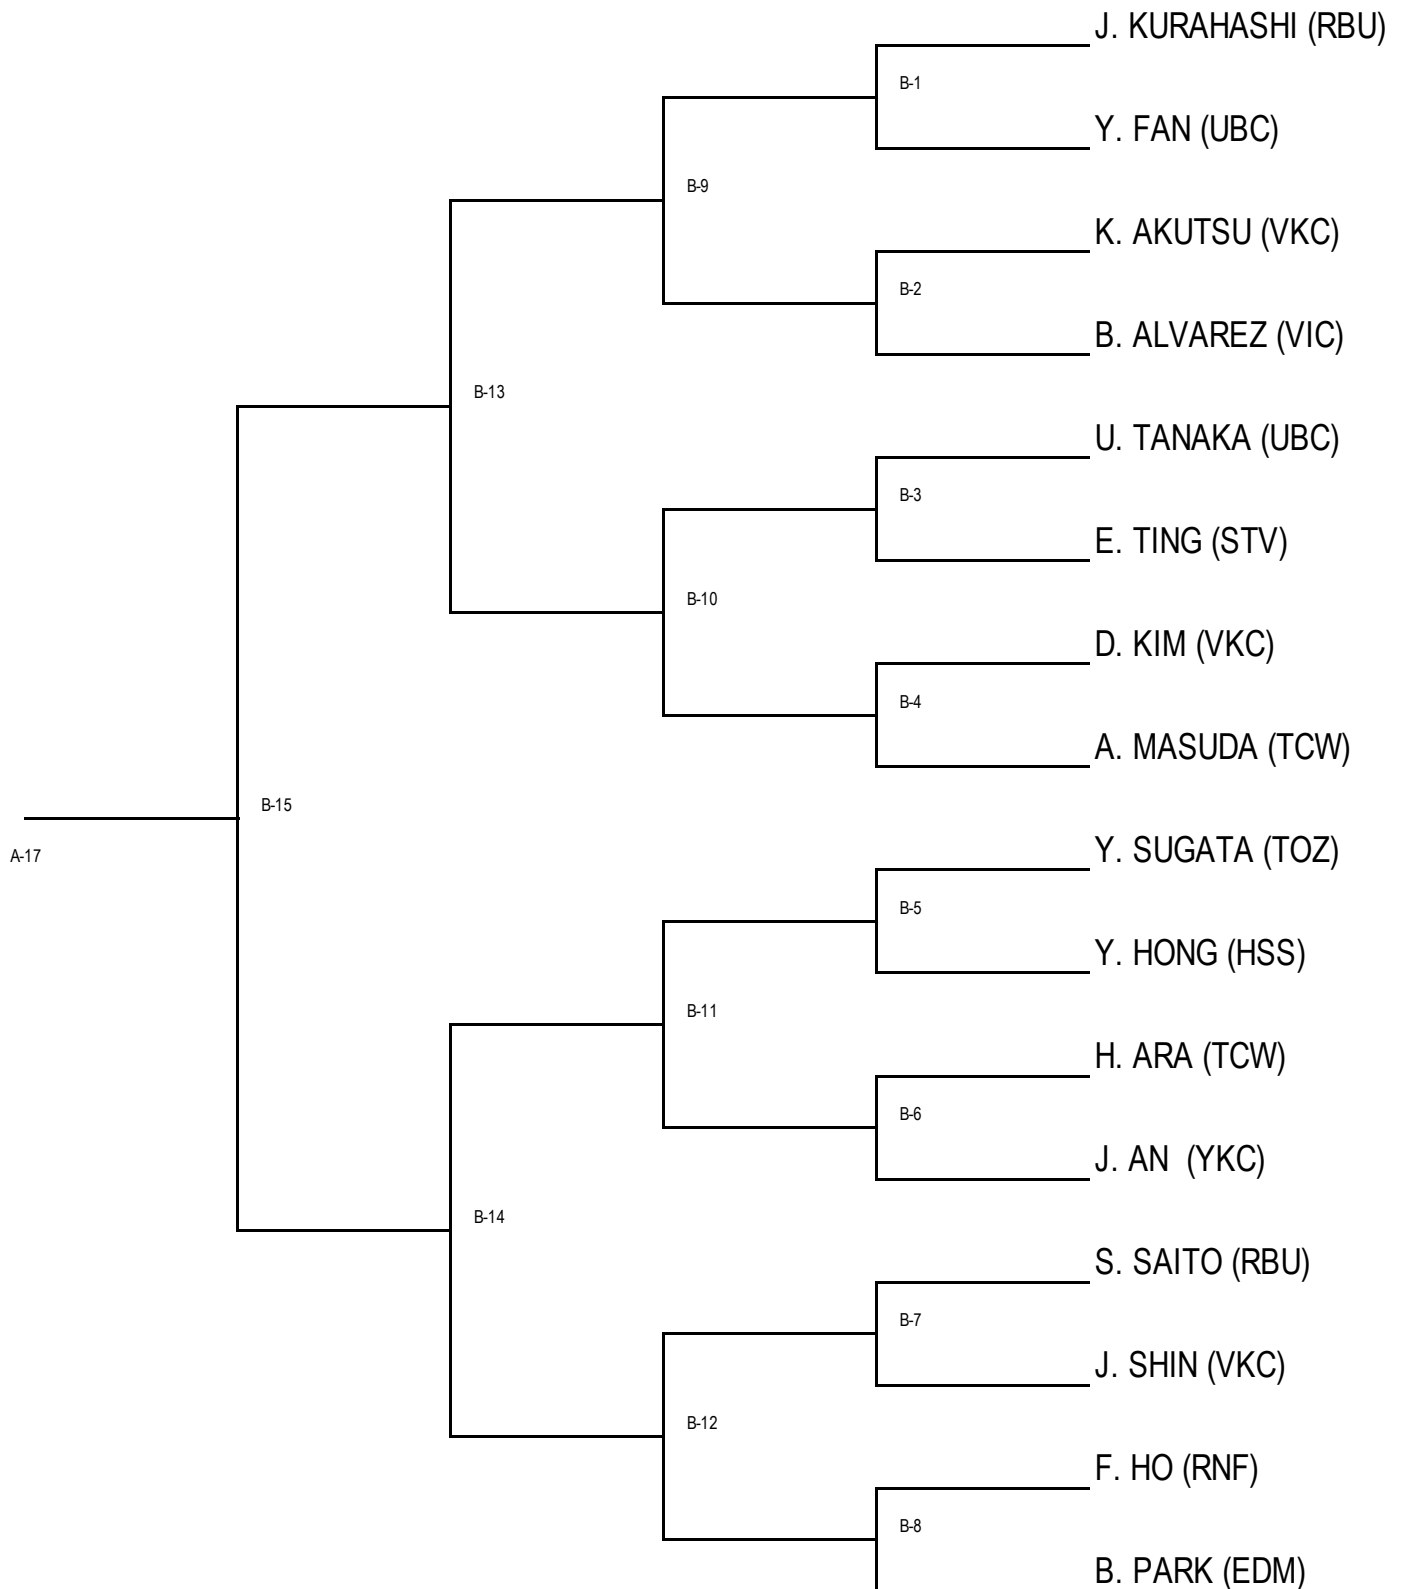

TOURNAMENT SCHEDULE

TIME	COURT A	COURT B	COURT C	COURT D
9:30	OPENING CEREMONY			
9:45	SHINPAN MEETING & VOLUNTEER MEETING			
10:00	Non-Bogu (15 Years & Under)	Non-Bogu (16 Years & Over)	11-13 Years (I) (Top Bracket)	11-13 Years (II) (Bottom Bracket)
10:15				
10:30	10 Years & Under	16-20 Years		
10:45				
11:00				
11:15				
11:30	Womens (I) (Top Bracket)	Womens (II) (Bottom Bracket)	14-15 Years	51+
11:45				
12:00				
12:15				
12:30				
12:45	31-40 Years	41-50 Years	21-30 Years (I) (Top Bracket)	21-30 Years (II) (Bottom Bracket)
1:00				
1:15				
1:30				
1:45				
2:00			JUNIOR TEAM	JUNIOR TEAM
2:15				
2:30				
2:45				
3:00				
3:15				
3:30	SENIOR TEAM	SENIOR TEAM	SENIOR TEAM	SENIOR TEAM
3:45				
4:00				
4:15				
4:30	CLOSING CEREMONY			
4:45	& AWARDS			
5:00	Group Photo			

*** Times are approximate. Use schedule as a guide. Time may vary depending on the length of matches.

NON-BOGU (15 Years & Under)

10 YEARS & UNDER

11-13 YEARS (I)

11-13 YEARS (II)

14-15 YEARS

16-20 YEARS

21-30 YEARS (I)

21-30 YEARS (II)

31-40 YEARS

41-50 YEARS

NON-BOGU (16 Years & Over)

WOMENS (I)

WOMENS (II)

JUNIOR TEAM

RENBU-A

D-6

RENFREW-A

D-4

SENIOR TEAM

INDIVIDUAL COMPETITION WINNERS

10 Years & Under	1st _____	2nd _____	3rd _____	_____
11-12 Years	1st _____	2nd _____	3rd _____	_____
13-15 Years	1st _____	2nd _____	3rd _____	_____
16-20 Years	1st _____	2nd _____	3rd _____	_____
21-30 Years	1st _____	2nd _____	3rd _____	_____
31-40 Years	1st _____	2nd _____	3rd _____	_____
41-50 Years	1st _____	2nd _____	3rd _____	_____
51+	1st _____	2nd _____	3rd _____	_____
Non-Bogu (U15)	1st _____	2nd _____	3rd _____	_____
Non-Bogu (O16)	1st _____	2nd _____	3rd _____	_____
Womens	1st _____	2nd _____	3rd _____	_____