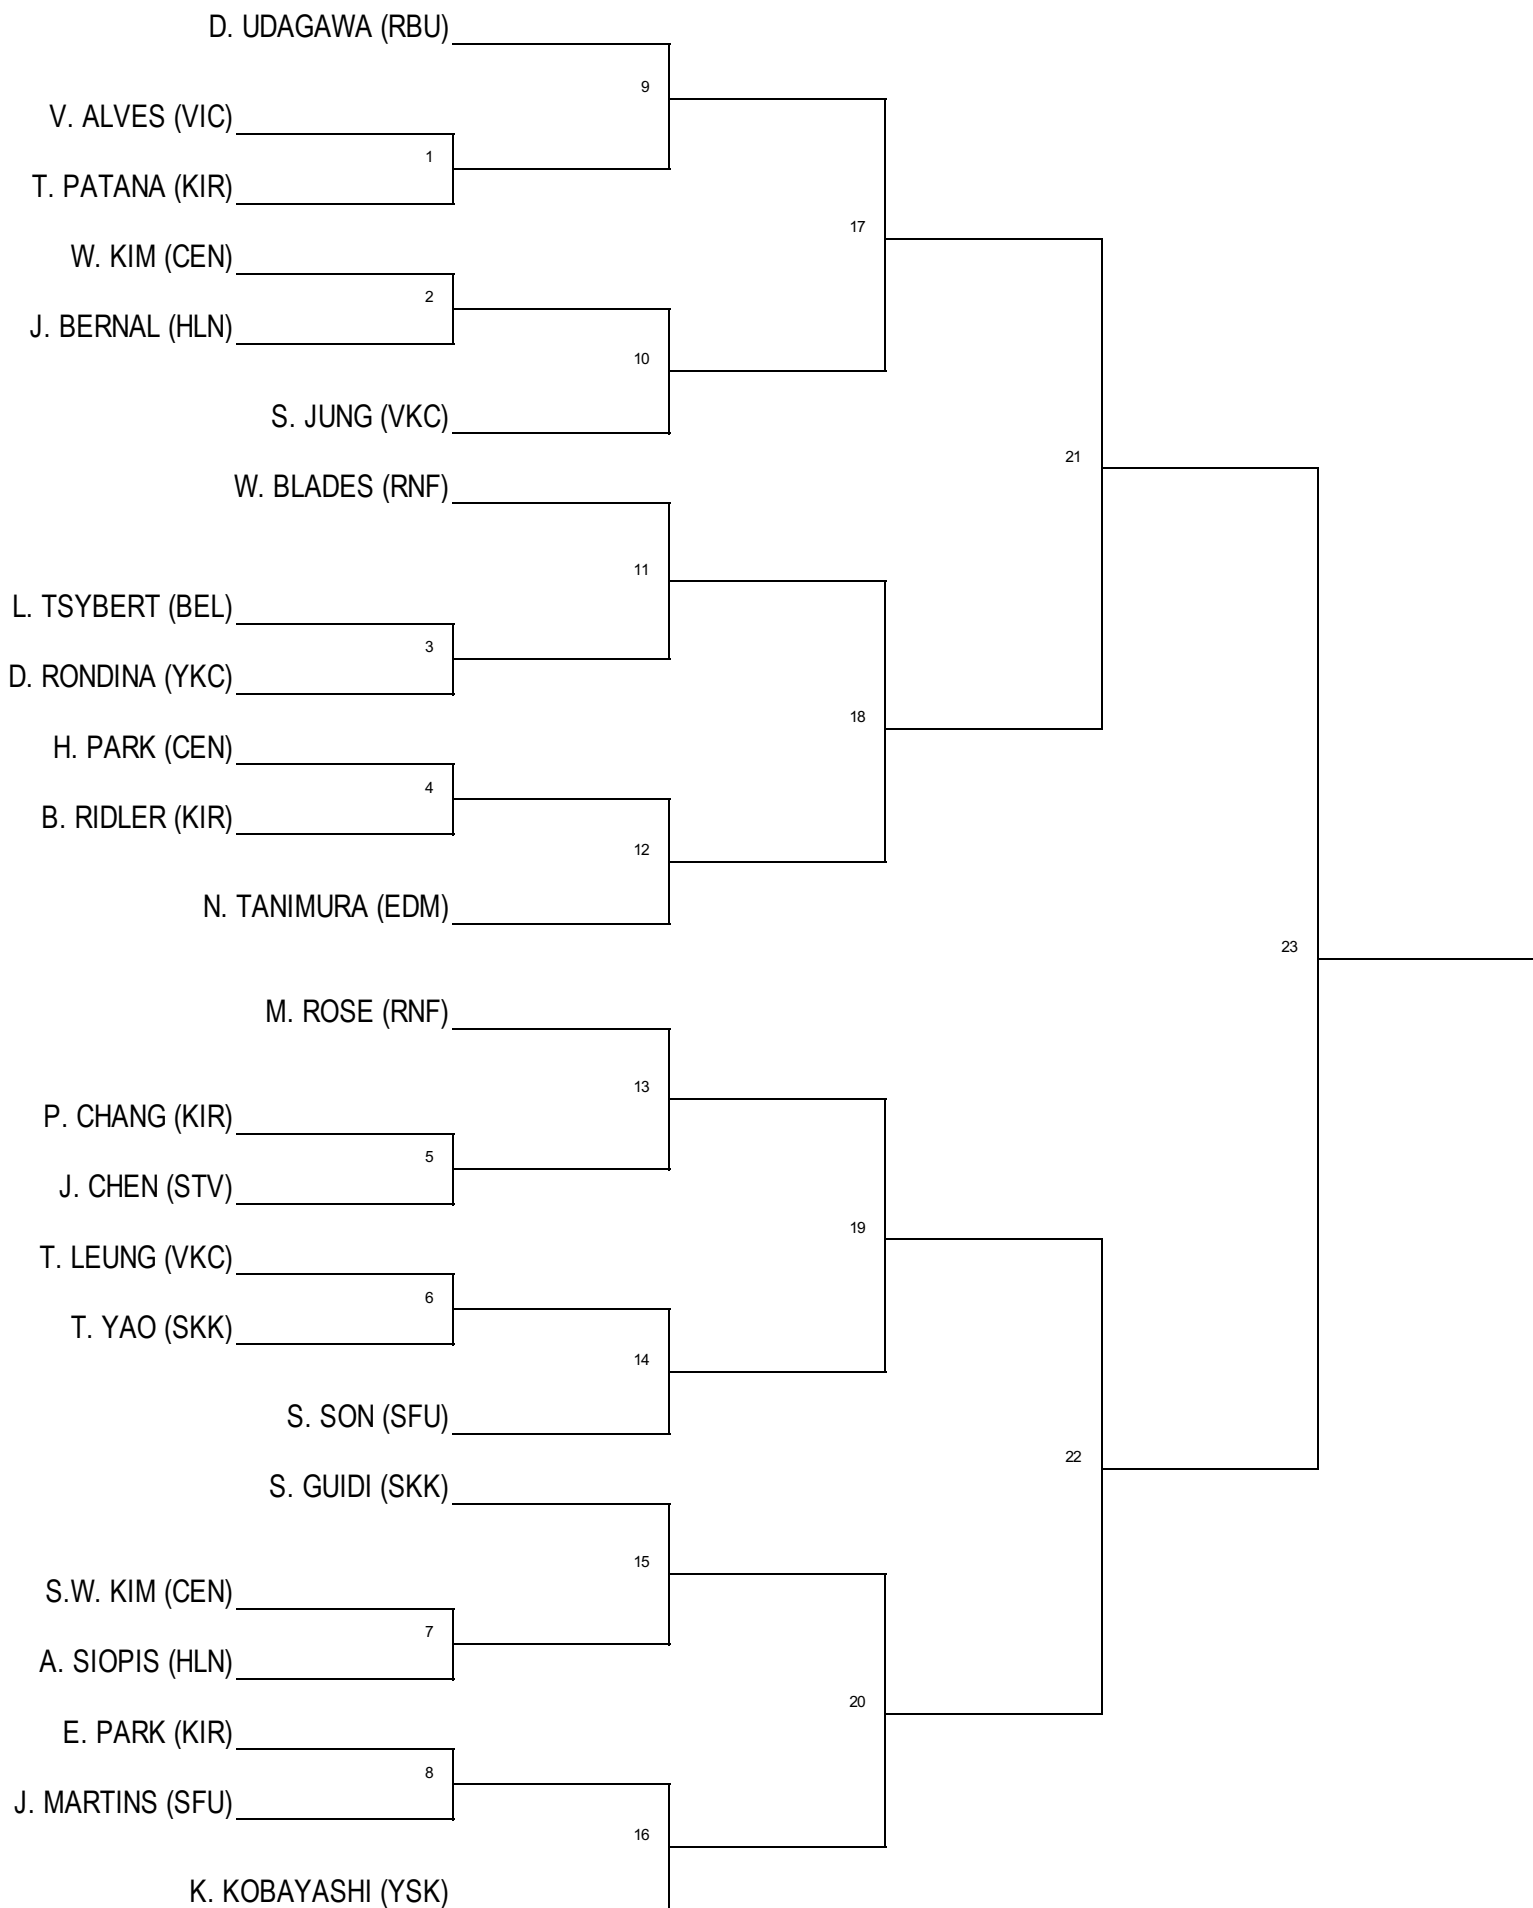

41-50 YEARS