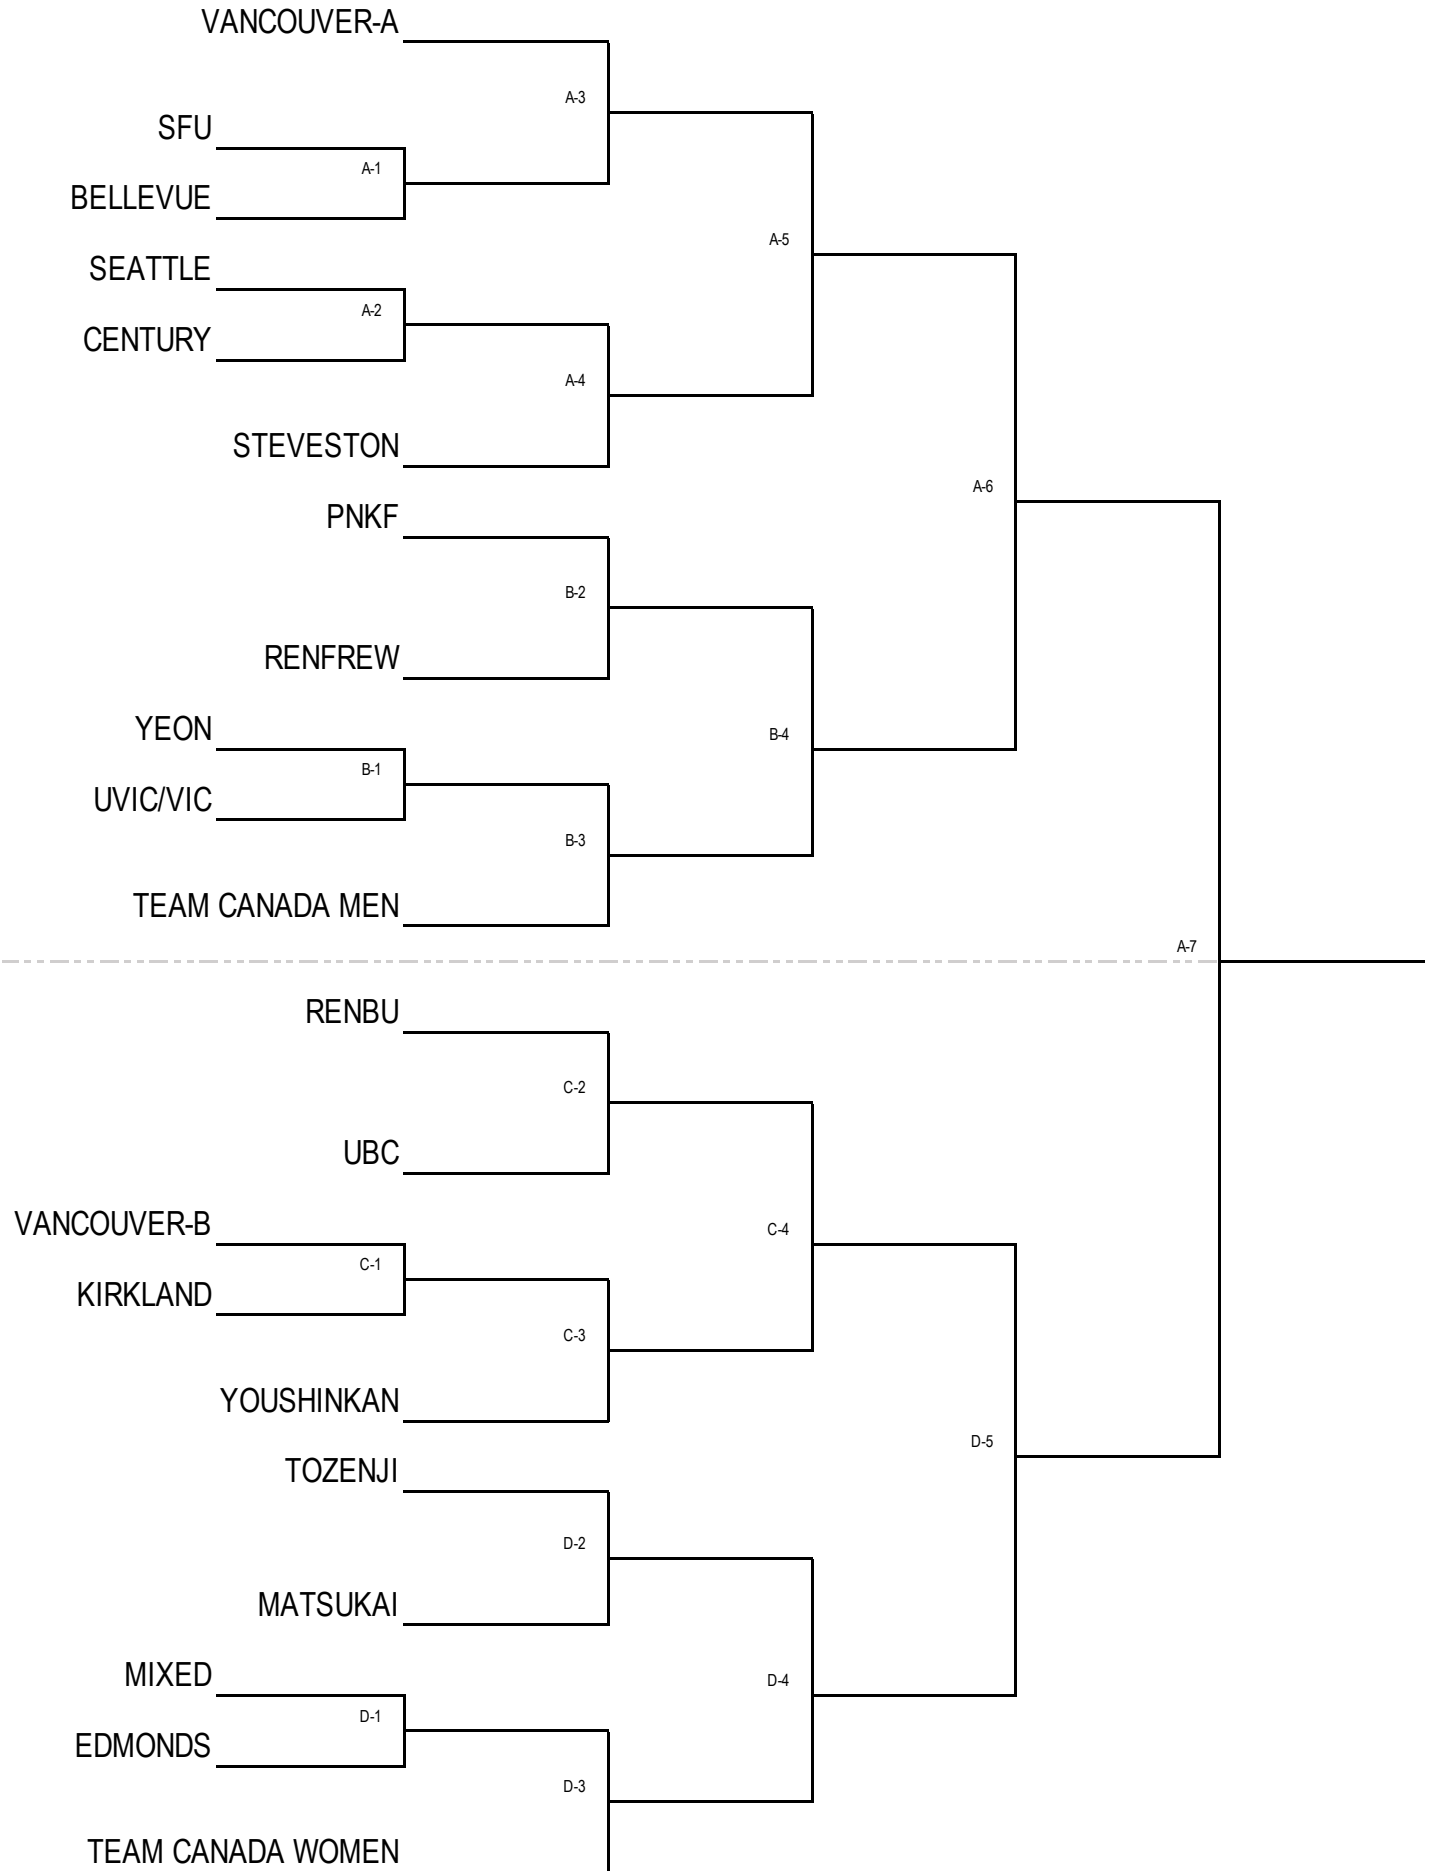

SENIOR TEAM