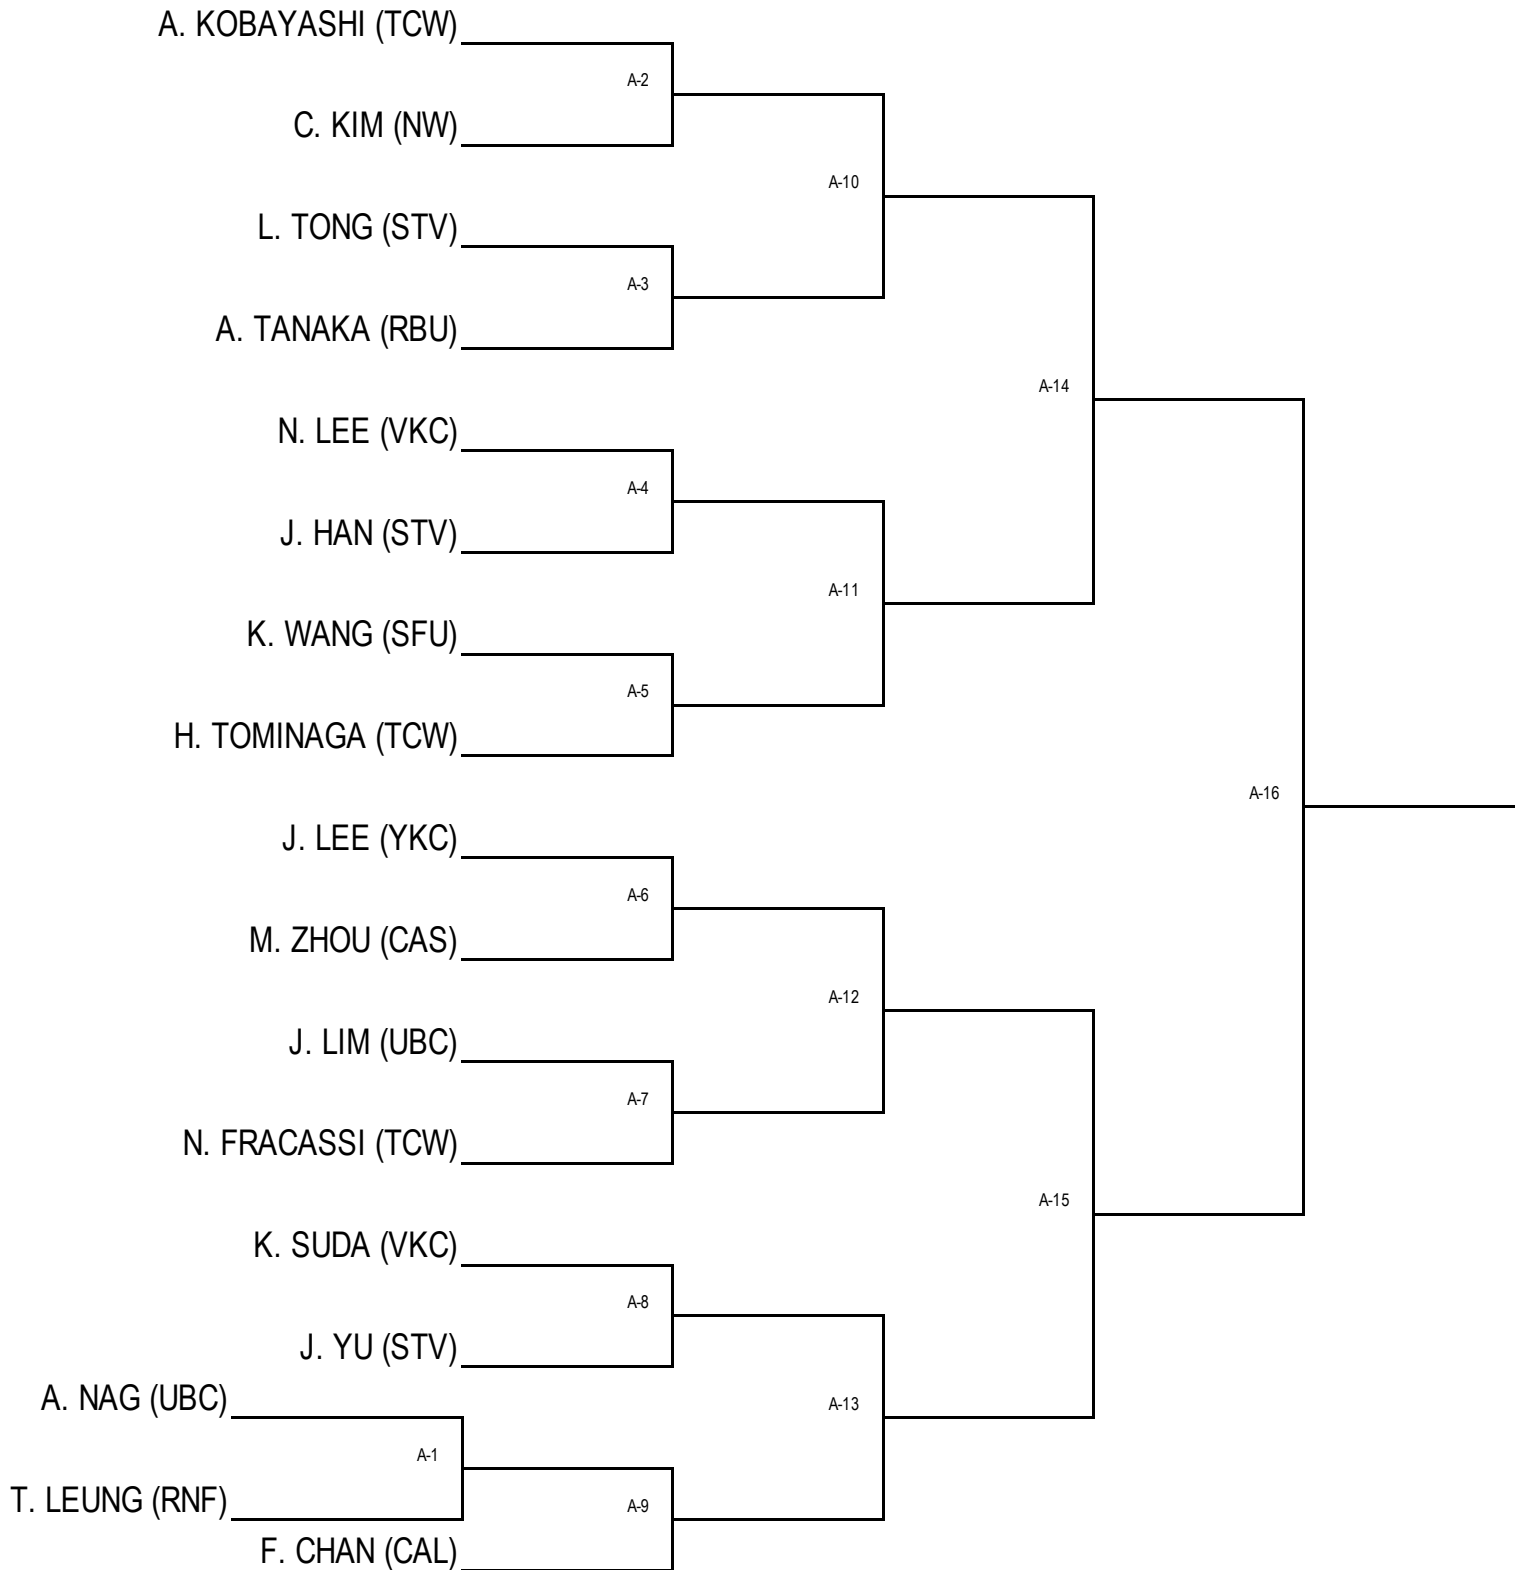

TOURNAMENT SCHEDULE

TIME	COURT A	COURT B	COURT C	COURT D
9:30	OPENING CEREMONY			
9:45	SHINPAN MEETING & VOLUNTEER MEETING			
10:00	Non-Bogu (15 Years & Under)	Non-Bogu (16 Years & Over)	11-13 Years (I) (Top Bracket)	11-13 Years (II) (Bottom Bracket)
10:15				
10:30	10 Years & Under	16-20 Years		
10:45				
11:00				
11:15				
11:30	Womens (I) (Top Bracket)	Womens (II) (Bottom Bracket)	14-15 Years	51+
11:45				
12:00				
12:15				
12:30				
12:45	31-40 Years	41-50 Years	21-30 Years (I) (Top Bracket)	21-30 Years (II) (Bottom Bracket)
1:00				
1:15				
1:30				
1:45				
2:00			JUNIOR TEAM	JUNIOR TEAM
2:15				
2:30				
2:45				
3:00				
3:15				
3:30	SENIOR TEAM	SENIOR TEAM	SENIOR TEAM	SENIOR TEAM
3:45				
4:00				
4:15				
4:30	CLOSING CEREMONY			
4:45	& AWARDS			
5:00	Group Photo			

*** Times are approximate. Use schedule as a guide. Time may vary depending on the length of matches.

NON-BOGU (15 Years & Under)

10 YEARS & UNDER

11-13 YEARS (I)

11-13 YEARS (II)

14-15 YEARS

16-20 YEARS

21-30 YEARS (I)

21-30 YEARS (II)

31-40 YEARS

41-50 YEARS

NON-BOGU (16 Years & Over)

WOMENS (I)

WOMENS (II)

JUNIOR TEAM

RENBU-A

D-6

RENFREW-A

D-4

SENIOR TEAM

INDIVIDUAL COMPETITION WINNERS

10 Years & Under	1st _____	2nd _____	3rd _____	_____
11-12 Years	1st _____	2nd _____	3rd _____	_____
13-15 Years	1st _____	2nd _____	3rd _____	_____
16-20 Years	1st _____	2nd _____	3rd _____	_____
21-30 Years	1st _____	2nd _____	3rd _____	_____
31-40 Years	1st _____	2nd _____	3rd _____	_____
41-50 Years	1st _____	2nd _____	3rd _____	_____
51+	1st _____	2nd _____	3rd _____	_____
Non-Bogu (U15)	1st _____	2nd _____	3rd _____	_____
Non-Bogu (O16)	1st _____	2nd _____	3rd _____	_____
Womens	1st _____	2nd _____	3rd _____	_____