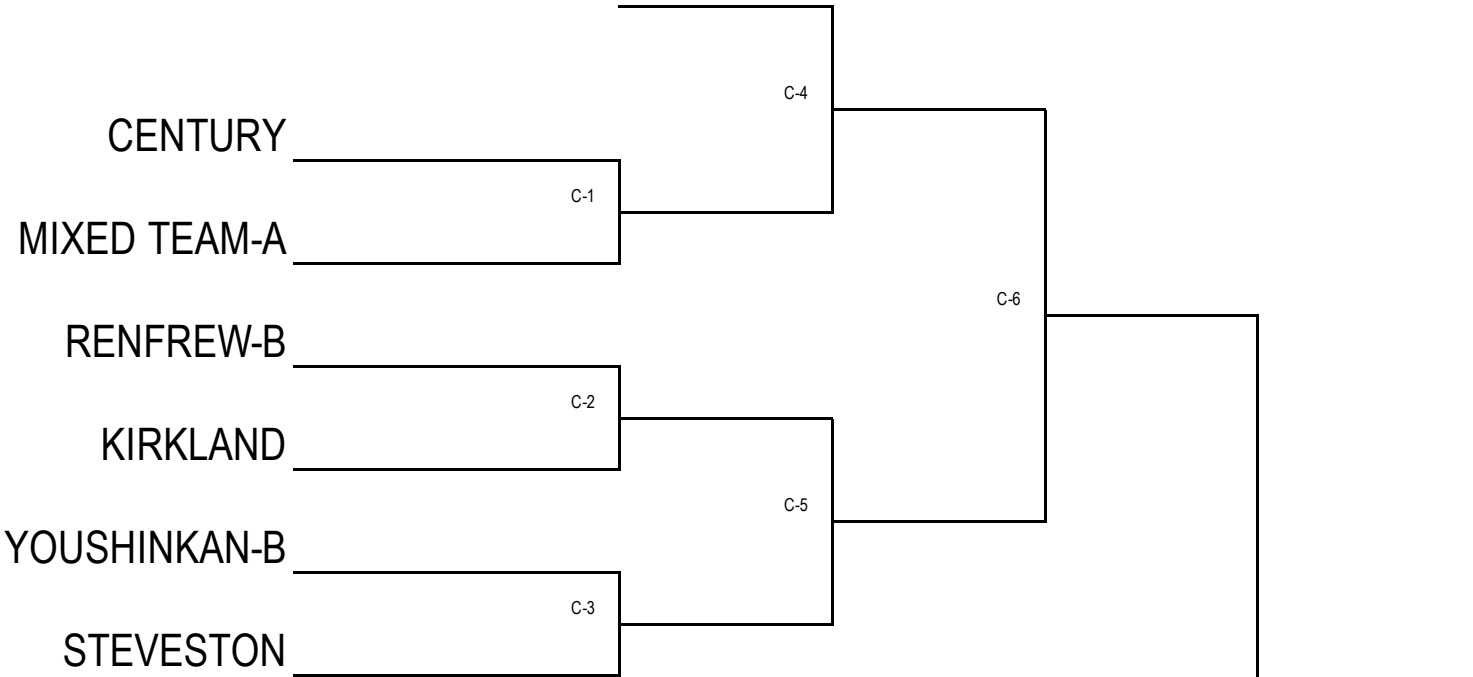

21-30 YEARS (II)

31-40 YEARS

41-50 YEARS

NON-BOGU (16 Years & Over)

WOMENS (I)

WOMENS (II)

JUNIOR TEAM

RENBU-A